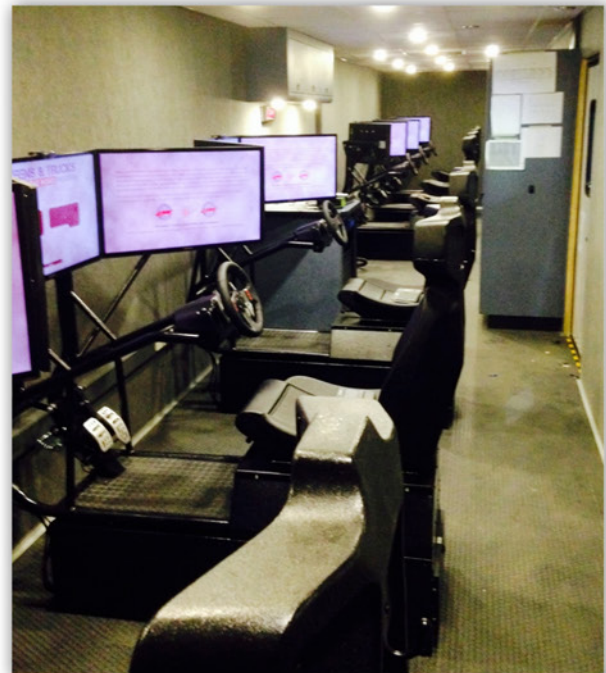

RAPTOR SERIES

The Ultimate, Lightweight, Purpose-Built Mobile Training Systems

Sim-Tech Systems are built for end user functionality. Tactile features and robust scenarios are available for training programs with the capability to develop new and experienced drivers. Simulation offers the opportunity to withstand an ever changing workplace environment and the hazards drivers face everyday. Considerable research and development have allowed us to achieve high functionality and deliver robust dynamics that create critical experience for all levels of drivers.

Raptor Series TBody

Utilize Instructor's time and training space with the most durable, compact simulation series in the industry! Every purpose built system is turn-key and ready to operate at your maximum capacity.

Key Features

- Smallest Series Footprint Available
- Easily Coach up to 6 Drivers at a Time
- Lightweight & Durable Builds
- Only Durable High Quality Materials
- Instructor Oriented Training
- Single Computer for Easy Maintenance